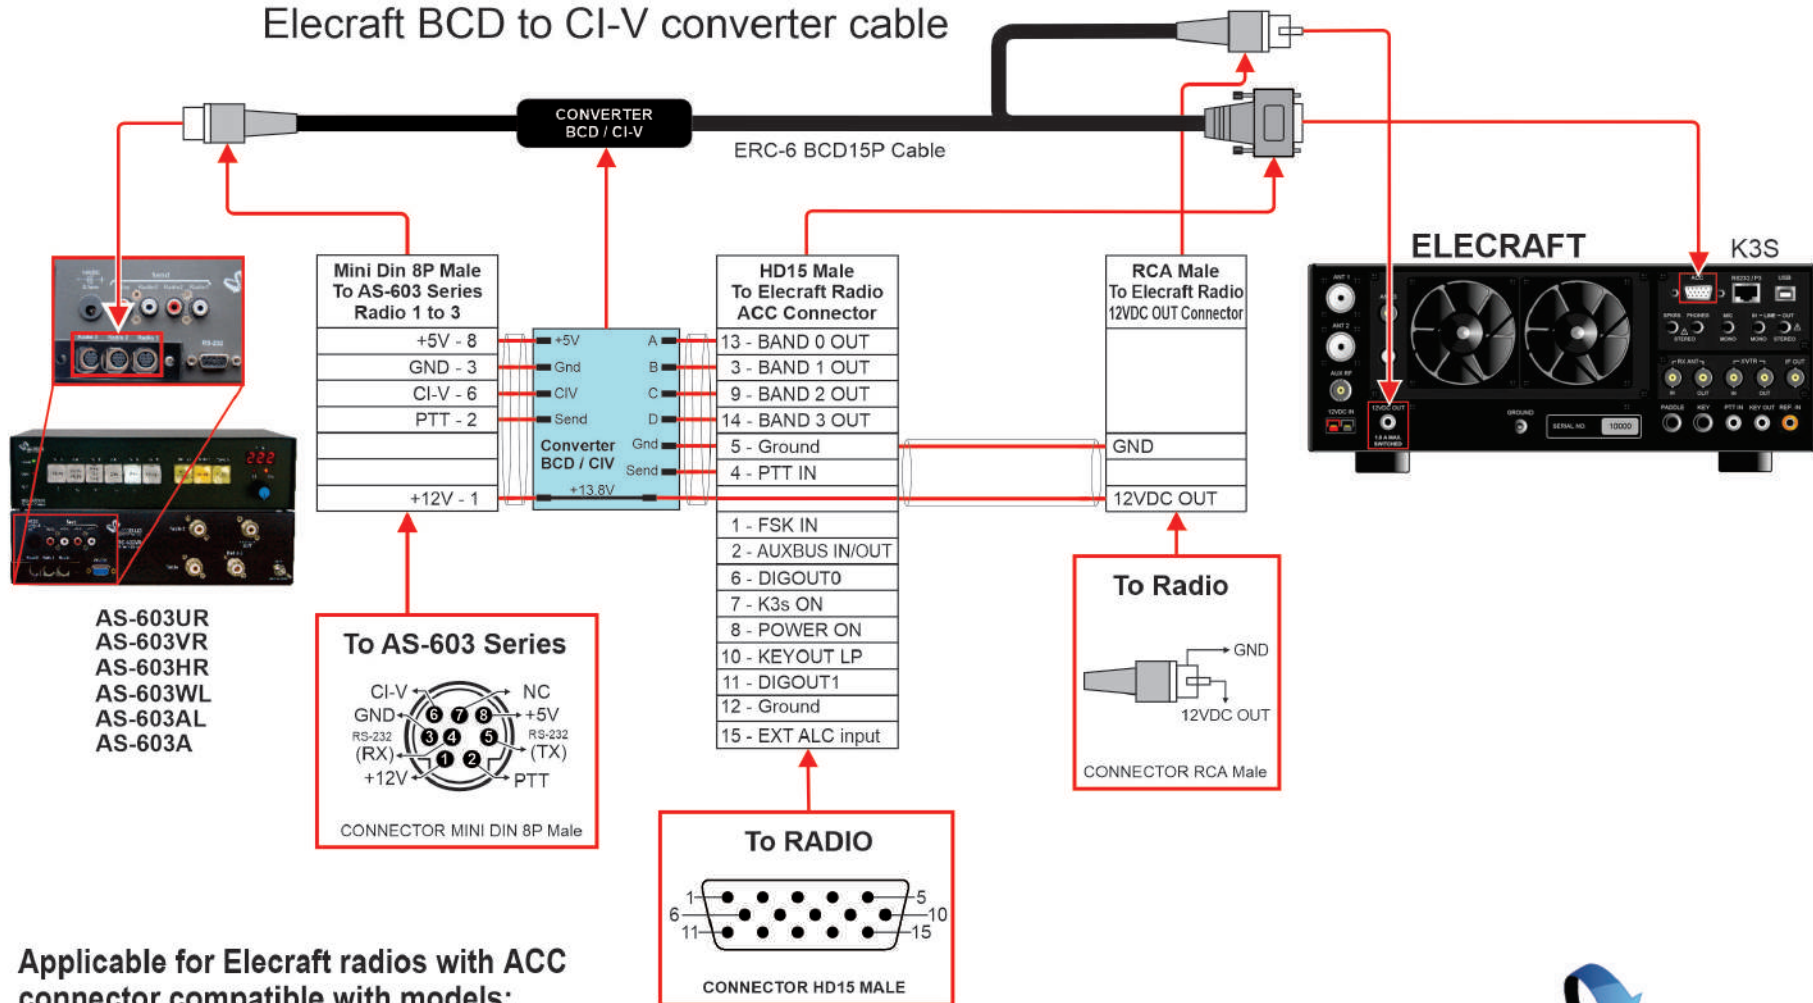

ERC-6 BCD15P Cable

Elecraft BCD to CI-V converter cable

- AS-603UR
- AS-603VR
- AS-603HR
- AS-603WL
- AS-603AL
- AS-603A

Applicable for Elecraft radios with ACC connector compatible with models:

- K3
- K3S
- K4
- K4D